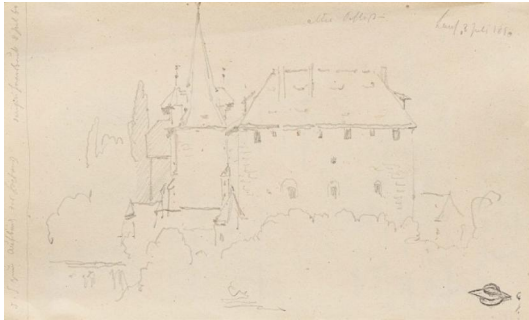

## Search 750

**Auction** Fine Art

**Date** 17.11.2022, ca. 11:54

**Preview** 11.11.2022 - 10:00:00 bis  
14.11.2022 - 18:00:00

---

SPITZWEG, CARL  
Munich 1808 - 1885

Title: The Imperial Castle in Lauf an der Pegnitz.

Technique: Pencil drawing on paper.

Mounting: Mounted.

Measurement: 9,5 x 16,5cm.

Notation: With estate stamp as well as inscription and date upper right: Altes Schloß / Lauf 8. Juli 1860.

Provenance:

Private ownership, Germany.