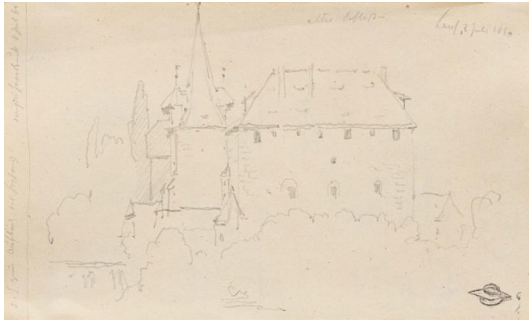

Lot 750

Auction Fine Art

Date 17.11.2022, ca. 11:54

Preview 11.11.2022 - 10:00:00 bis
14.11.2022 - 18:00:00

SPITZWEG, CARL
Munich 1808 - 1885

Title: The Imperial Castle in Lauf an der Pegnitz.

Technique: Pencil drawing on paper.

Mounting: Mounted.

Measurement: 9,5 x 16,5cm.

Notation: With estate stamp as well as inscription and date upper right: Altes Schloß / Lauf 8. Juli 1860.

Provenance:

Private ownership, Germany.

Estimate: 500 € - 600 €; Hammer: 950 €
