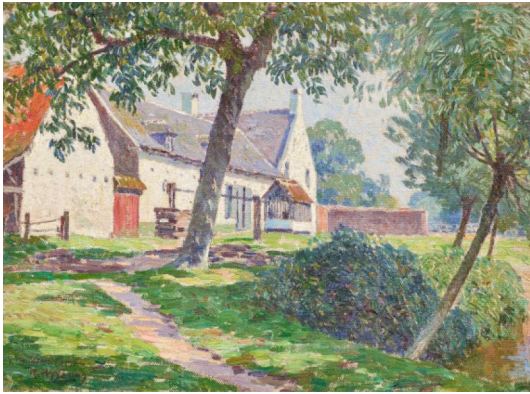

Lot 843

Auction **Fine Art**

Date 17.11.2022, ca. 13:03

Preview 11.11.2022 - 10:00:00 bis
14.11.2022 - 18:00:00

WYTSMAN, RODOLPHE
1860 Termonde - 1927 Linkebeek

Title: Landscape with Farmstead.
Technique: Oil on canvas.
Measurement: 34 x 46cm.
Notation: Signed lower left: (.) / R.Wytzman.
Frame/Pedestal: Framed.

Provenance:
Private ownership, Germany.

Estimate: 3.000 € - 5.000 €; Hammer: 2.800 €
