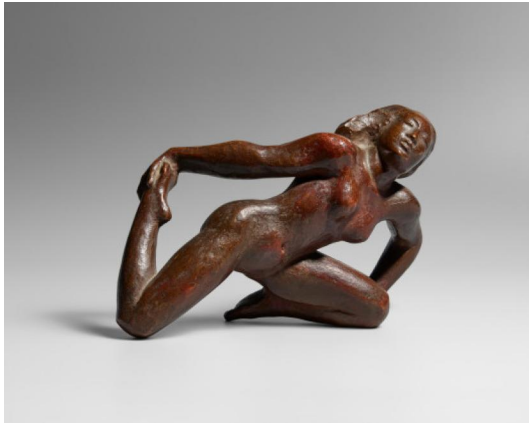

## Lot 35

**Auction** Modern, Post War & Contemporary

**Date** 30.11.2022, ca. 10:55

**Preview** 25.11.2022 - 10:00:00 bis  
28.11.2022 - 18:00:00

---

KOLBE, GEORG  
1877 Waldheim/Saxony - 1947 Berlin

Title: Kriechende (Kleine Kriechende).  
Date: 1922 (design).

. Technique: Bronze, red-brown patinated.  
Measurement: 16 x 25 x 9.5cm.  
Notation: Monogrammed underneath the left leg: GK (in ligature).

One of 10 lifetime casts made by Noack between 1922 and 1925. Later casts are impossible, as the plaster model was lost in the war.