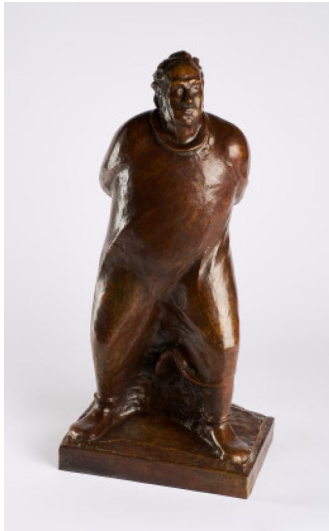

Search 2

Auction Modern Art | ONLINE ONLY

Date 03.11.2022, ca. 18:10

BARLACH, ERNST
1870 Wedel - 1938 Rostock
after

Title: Der Spaziergänger (Re-cast).

Date: 1912 (sketch) / 2009.

Technique: Bronze, brown patinated.

Measurement: 52 x 23 x 17cm.

Notation: Inscribed on the plinth: E. Barlach.

Foundry Mark: Foundry mark verso of the plinth as well as on the underside SCHMÄKE DÜSSELDORF. Here inscribed and numbered: NACHGUSS 2009 1/1.

Number: 1/1.

Condition:

Incipient green chip corrosion verso of the plinth. Otherwise the sculpture is in a very good condition.

Estimated shipping cost for this lot:

This lot is unsuitable for parcel shipping. Shipping only by forwarding agent by arrangement after the auction.