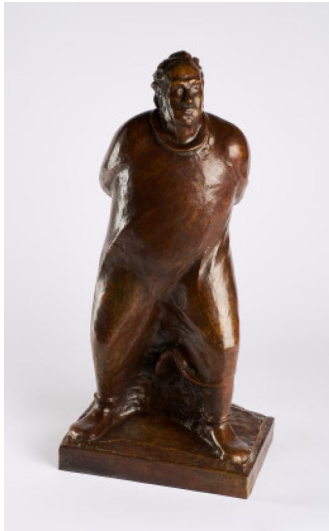

Lot 2

Auction Modern Art | ONLINE ONLY

Date 03.11.2022, ca. 18:10

BARLACH, ERNST
1870 Wedel - 1938 Rostock
after

Title: Der Spaziergänger (Re-cast).

Date: 1912 (sketch) / 2009.

Technique: Bronze, brown patinated.

Measurement: 52 x 23 x 17cm.

Notation: Inscribed on the plinth: E. Barlach.

Foundry Mark: Foundry mark verso of the plinth as well as on the underside SCHMÄKE DÜSSELDORF. Here inscribed and numbered: NACHGUSS 2009 1/1.

Number: 1/1.

Condition:

Incipient green chip corrosion verso of the plinth. Otherwise the sculpture is in a very good condition.

Estimated shipping cost for this lot:

This lot is unsuitable for parcel shipping. Shipping only by forwarding agent by arrangement after the auction.