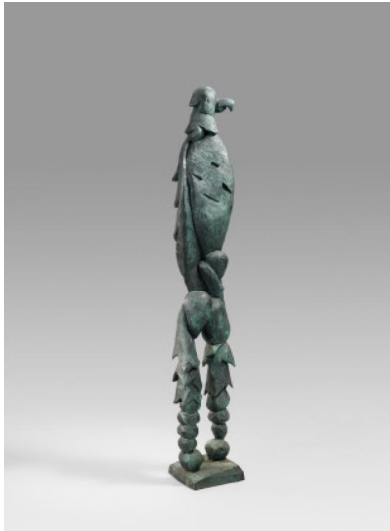

## Lot 202A

**Auction** Modern, Post War & Contemporary

**Date** 30.11.2022, ca. 14:27

**Preview** 25.11.2022 - 10:00:00 bis  
28.11.2022 - 18:00:00

---

IMMENDORFF, JÖRG  
1945 Bleckede/Elbe - 2007 Düsseldorf

Title: Einarmiger Adler.

Date: 2005.

Technique: Bronze, black green patinated.

Measurement: 181 x 29 x 26cm.

Notation: Signed (stamp signature) On the side of the plinth: Immendorff. Next to this foundry mark: SCHMÄKE  
DÜSSELDORF.