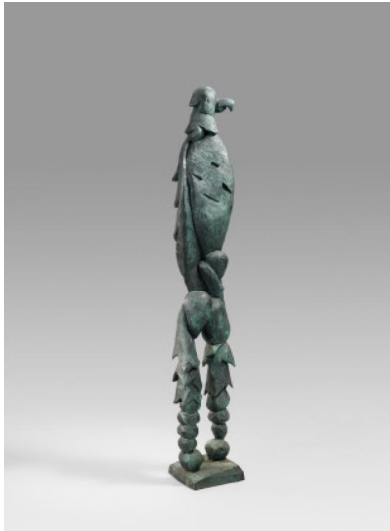

## Search 202A

**Auction** Modern, Post War & Contemporary

**Date** 30.11.2022, ca. 14:27

**Preview** 25.11.2022 - 10:00:00 bis  
28.11.2022 - 18:00:00

---

IMMENDORFF, JÖRG  
1945 Bleckede/Elbe - 2007 Düsseldorf

Title: Einarmiger Adler.

Date: 2005.

Technique: Bronze, black green patinated.

Measurement: 181 x 29 x 26cm.

Notation: Signed (stamp signature) On the side of the plinth: Immendorff. Next to this foundry mark: SCHMÄKE  
DÜSSELDORF.