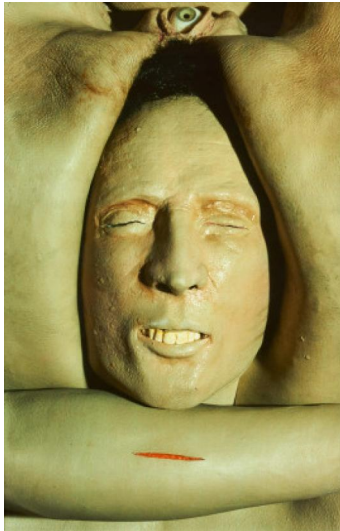

Search 322

Auction Modern, Post War & Contemporary

Date 30.11.2022, ca. 15:34

Preview 25.11.2022 - 10:00:00 bis
28.11.2022 - 18:00:00

SHERMAN, CINDY
1954 Glen Ridge, NJ/USA

Title: Untitled #315.

Date: 1995.

Technique: C-Print.

Mounting: Mounted on hard foam board.

Depiction Size: 153 x 102.5cm.

Sheet Size: 155 x 104.5cm.

Notation: Signed, dated and numbered.

Number: 1/6.

Frame: Framed (158.5 x 107.5 x 6.5cm). Not examined out of the frame.

Provenance:

- Metro Pictures, New York (label)
- Sammlung Prof. Dr. Thomas Olbricht, Essen

Exhibitions:

- Jeu de Paume, Paris 2006
- Kunsthaus Bregenz, 2006/07
- Louisiana Museum, Humlebaek 2007
- Martin-Gropius-Bau, Berlin 2007
- me Collectors Room Berlin, 2015/16
- Museum Jorn, Silkeborg 2017
- Museum für moderne Kunst - Weserburg, Bremen 2018/19

Literature:

- Stiftung Olbricht (ed.): Cindy Sherman - Works from the Olbricht Collection, Berlin 2015, p. 61, ill.
- Museum Jorn (ed.): Cindy Sherman, Silkeborg 2017, m. pag., ill.