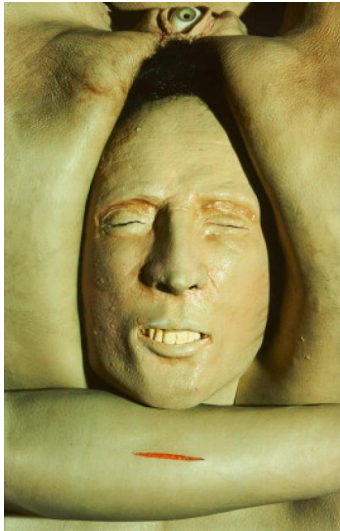

Lot 322

Auction Modern, Post War & Contemporary

Date 30.11.2022, ca. 15:34

Preview 25.11.2022 - 10:00:00 bis
28.11.2022 - 18:00:00

SHERMAN, CINDY
1954 Glen Ridge, NJ/USA

Title: Untitled #315.

Date: 1995.

Technique: C-Print.

Mounting: Mounted on hard foam board.

Depiction Size: 153 x 102.5cm.

Sheet Size: 155 x 104.5cm.

Notation: Signed, dated and numbered.

Number: 1/6.

Frame: Framed (158.5 x 107.5 x 6.5cm). Not examined out of the frame.

Provenance:

- Metro Pictures, New York (label)
- Sammlung Prof. Dr. Thomas Olbricht, Essen

Exhibitions:

- Jeu de Paume, Paris 2006
- Kunsthaus Bregenz, 2006/07
- Louisiana Museum, Humlebaek 2007
- Martin-Gropius-Bau, Berlin 2007
- me Collectors Room Berlin, 2015/16
- Museum Jorn, Silkeborg 2017
- Museum für moderne Kunst - Weserburg, Bremen 2018/19

Literature:

- Stiftung Olbricht (ed.): Cindy Sherman - Works from the Olbricht Collection, Berlin 2015, p. 61, ill.
- Museum Jorn (ed.): Cindy Sherman, Silkeborg 2017, m. pag., ill.