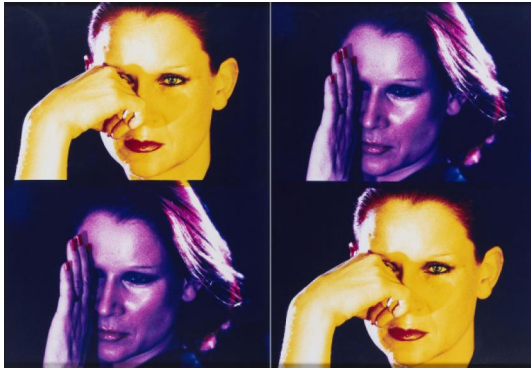

Lot 85

Auction Photography | ONLINE ONLY

Date 12.12.2022, ca. 09:48

SIEVERDING, KATHARINA
1944 Prague

Title: Nachtmensch.

Subtitle: Dipych.

Date: 1982.

Technique: Each C-print.

Depiction Size: 84 x 61cm.

Notation: . Signed and dated (verso). As well as inscribed verso on rear panel (signed by a hand other than that of the artist?).

Frame: Framed (each 86,5 x 63,5cm).

Condition:

Occasional slight scratches. Otherwise in very good condition. Not examined out of the frame.

From a series of 68 variations.

Estimated shipping costs for this lot:

The lot is unsuitable for parcel shipment. Transport only by forwarding agent by arrangement after the auction.