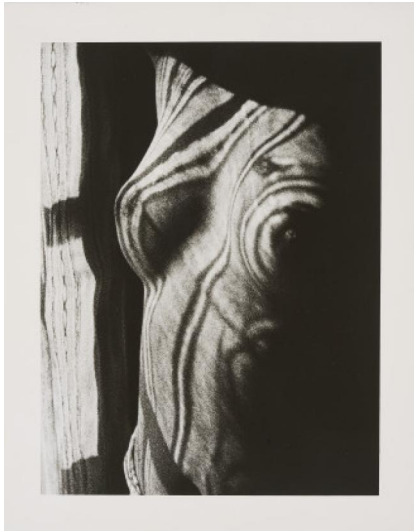

Search 94

Auction Photography | ONLINE ONLY

Date 08.12.2022, ca. 19:33

RAY, MAN
1890 Philadelphia - 1976 Paris

MAN RAY EXPERTISE COMMITTEE SAS 9 Boulevard de la Tour Maubourg PARIS 75007 mr@manrayexpertise.com
Instagram: @manray.expertise Anspr.partner: Timothy BaumTitle: Retour à la raison, 1923.

Minimally wavy due to manufacturing process. Occasional minimal traces of handling. Rubbing of the top layer on the upper edge on the left. Verso remains of an old mounting. Otherwise very good condition.