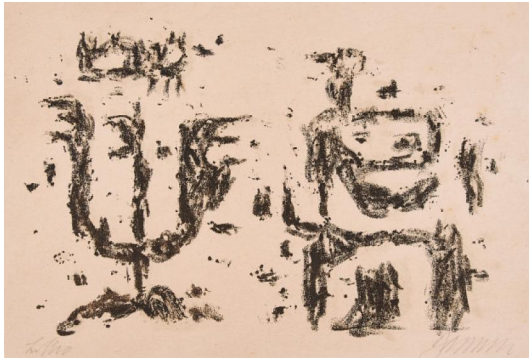

## Search 2

**Auction** Modern Art | ONLINE ONLY

**Date** 19.01.2023, ca. 18:02

---

BAUMEISTER, WILLI  
Stuttgart 1889 - 1955

Title: Gilgamesch und Enkidu.  
Subtitle: Zwei Flächenfiguren.  
Date: 1947.  
Technique: Colour lithograph on thin card.  
Depiction Size: 13,5 x 19,5cm.  
Sheet Size: 16 x 22cm.  
Notation: Signed and inscribed.

**Condition:**

Minimal foxing. Slightly discoloured under the former mat window. Minimal bumping at the lower two corners and occasionally at the upper edge. Verso remains of an old mounting, minimally foxed and minimally discoloured. Otherwise good condition.