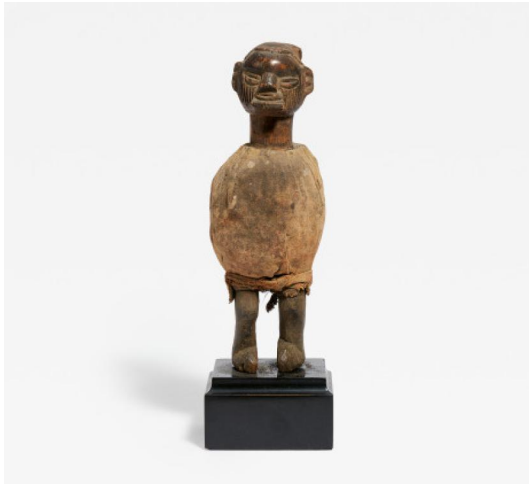

Lot 1598

Auction Art & Interior

Date 26.01.2023, ca. 17:25

Preview 21.01.2023 - 10:00:00 bis
23.01.2023 - 18:00:00

PROTECTIVE FIGURE.

Date: 1940s.

Origin: Teke. Democratic Republic of the Congo / Brazzaville.

Technique: Wood, magic material, textile.

Measurement: H. with plinth 23cm.

Condition B/C.

Estimate: 200 € - 300 €
