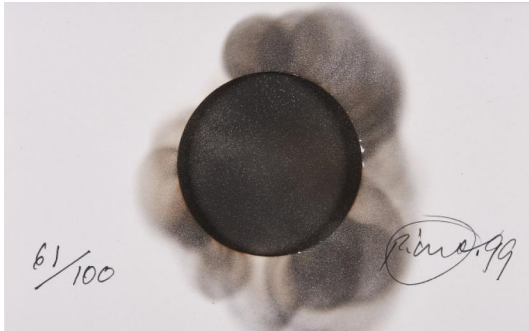

Search 47

Auction D x C - Artists from the Rhineland | ONLINE ONLY

Date 26.01.2023, ca. 18:49

PIENE, OTTO
1928 Laasphe/Westphalia - 2014 Berlin

Title: Oculus.

Date: 1999.

Technique: Smoke drawing on card.

Depiction Size: 10 x 16cm.