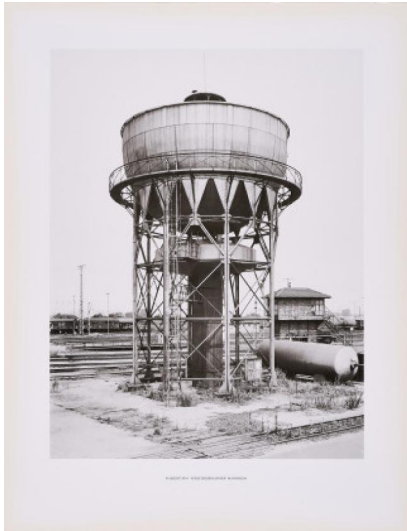

Search 91

Auction D x C - Artists from the Rhineland | **ONLINE ONLY**

Date 26.01.2023, ca. 19:30

BECHER, BERND AND HILLA
1931 Siegen - 2007 Rostock / 1934 Potsdam - 2015 Düsseldorf

Title: Wasserturm Verschiebebahnhof Mannheim.

Date: 1976.

Technique: Offset.

Depiction Size: 40 x 30,5cm.

Sheet Size: 52 x 40cm.

Notation: Signed and dated (verso).

Publisher: Griffelkunst-Vereinigung Hamburg e.V. (publisher).

Condition:

Slightly discoloured at the edges. Occasional minimal bumps at the edges. Verso minimally discoloured. Otherwise very good condition.