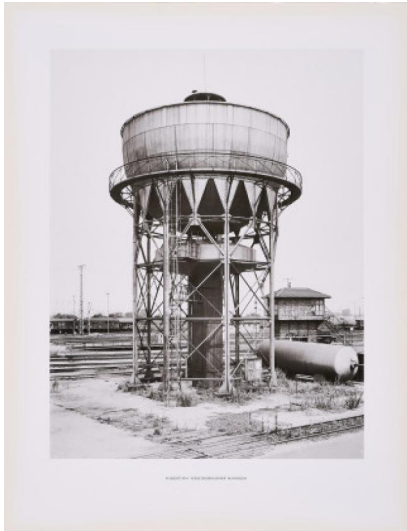

Lot 91

Auction D x C - Artists from the Rhineland | **ONLINE ONLY**

Date 26.01.2023, ca. 19:30

BECHER, BERND AND HILLA
1931 Siegen - 2007 Rostock / 1934 Potsdam - 2015 Düsseldorf

Title: Wasserturm Verschiebebahnhof Mannheim.

Date: 1976.

Technique: Offset.

Depiction Size: 40 x 30,5cm.

Sheet Size: 52 x 40cm.

Notation: Signed and dated (verso).

Publisher: Griffelkunst-Vereinigung Hamburg e.V. (publisher).

Condition:

Slightly discoloured at the edges. Occasional minimal bumps at the edges. Verso minimally discoloured. Otherwise very good condition.