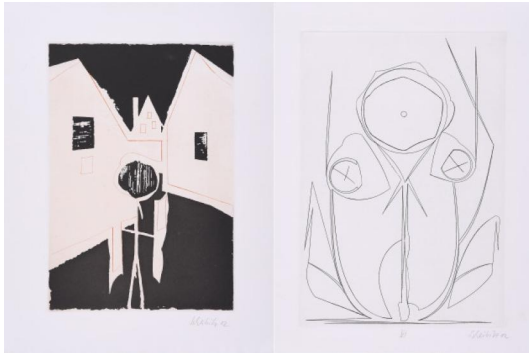

## Lot 89

**Auction** From Baselitz to Vasarely | ONLINE ONLY

**Date** 09.02.2023, ca. 19:34

---

SCHEIBITZ, THOMAS  
1968 Radeberg

Title: Mixed Lot of 2 Drawings (From: Sanford).

Date: 2002.

Technique: Each: Colour etching on laid paper.

Depiction Size: 30 x 20,5cm.

Sheet Size: From 35 x 26cm to 38 x 29cm.

Notation: Each signed and dated. One sheet inscribed.

Publisher: Griffelkunst-Vereinigung Hamburg e.V. (publisher).

Condition:

One sheet with crease in lower right corner and verso minimal stainings. One work with minimal traces of handling and one minimal staining. Otherwise both in very good condition.