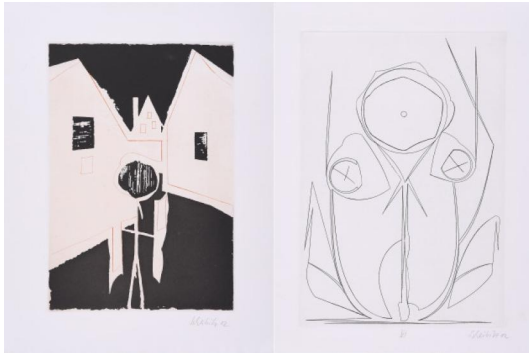

Search 89

Auction From Baselitz to Vasarely | **ONLINE ONLY**

Date 09.02.2023, ca. 19:34

SCHEIBITZ, THOMAS
1968 Radeberg

Title: Mixed Lot of 2 Drawings (From: Sanford).

Date: 2002.

Technique: Each: Colour etching on laid paper.

Depiction Size: 30 x 20,5cm.

Sheet Size: From 35 x 26cm to 38 x 29cm.

Notation: Each signed and dated. One sheet inscribed.

Publisher: Griffelkunst-Vereinigung Hamburg e.V. (publisher).

Condition:

One sheet with crease in lower right corner and verso minimal stainings. One work with minimal traces of handling and one minimal staining. Otherwise both in very good condition.