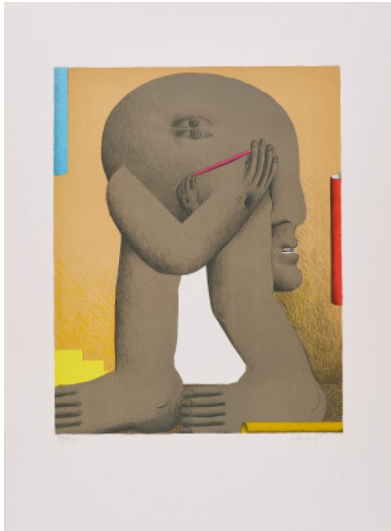

Lot 7

Auction Prints and Editions | ONLINE ONLY

Date 14.02.2023, ca. 18:06

ANTES, HORST
1936 Heppenheim

Title: Graue Figur.
Date: 1970.
Technique: Colour lithograph and thread on laid paper.
Depiction Size: 52,5 x 41cm.
Sheet Size: 76 x 56,5cm.
Notation: Signed and numbered.
Publisher: Kunstkreis Freudenstadt und Kunstkreis Luzern (publisher).
Number: 79/200.

Condition:
Minimal traces of handling. Otherwise very good condition.

Literature:
- Lutze, Bernd: Horst Antes - Werkverzeichnis der Lithografien, Freiburg 1976, cat. rais. no. 630.

Estimate: 200 € - 300 €; Hammer: 350 €
