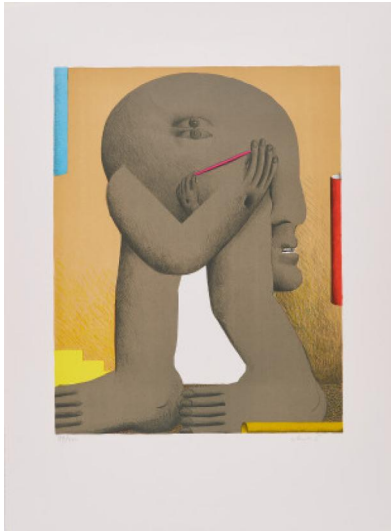

Search 7

Auction Prints and Editions | ONLINE ONLY

Date 14.02.2023, ca. 18:06

ANTES, HORST
1936 Heppenheim

Title: Graue Figur.
Date: 1970.
Technique: Colour lithograph and thread on laid paper.
Depiction Size: 52,5 x 41cm.
Sheet Size: 76 x 56,5cm.
Notation: Signed and numbered.
Publisher: Kunstkreis Freudenstadt und Kunstkreis Luzern (publisher).
Number: 79/200.

Condition:
Minimal traces of handling. Otherwise very good condition.

Literature:
- Lutze, Bernd: Horst Antes - Werkverzeichnis der Lithografien, Freiburg 1976, cat. rais. no. 630.

Estimate: 200 € - 300 €; Hammer: 350 €
