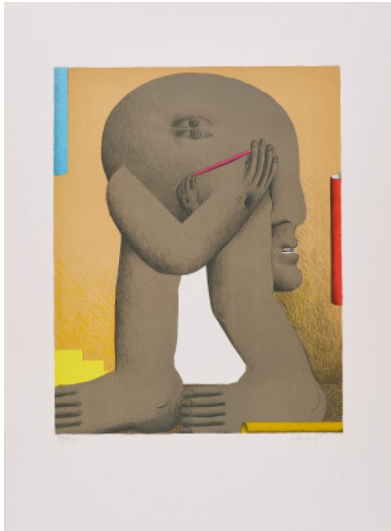

Lot 7

Auction Prints and Editions | ONLINE ONLY

Date 14.02.2023, ca. 18:06

ANTES, HORST
1936 Heppenheim

Title: Graue Figur.

Date: 1970.

Technique: Colour lithograph and thread on laid paper.

Depiction Size: 52,5 x 41cm.

Sheet Size: 76 x 56,5cm.

Notation: Signed and numbered.

Publisher: Kunstkreis Freudenstadt und Kunstkreis Luzern (publisher).

Number: 79/200.

Condition:

Minimal traces of handling. Otherwise very good condition.