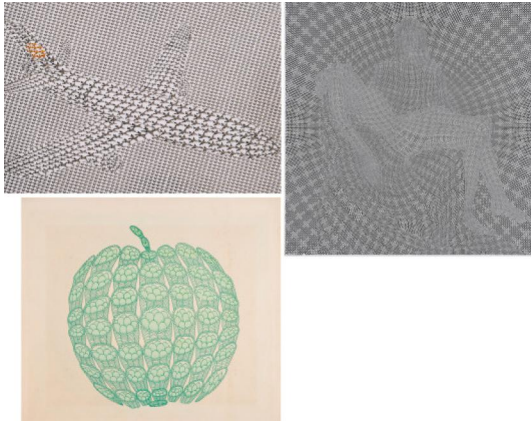

Search 5

Auction German Post War | ONLINE ONLY

Date 02.03.2023, ca. 18:16

BAYRLE, THOMAS
1937 Berlin

Title: Mixed lot of 3 prints.

a) Pietà. 2013. Silkscreen on vellum, folded. 60 x 59cm (60,5 x 59,5cm). Monogrammed and dated (verso). Here additionally dedicated. b) Airbus A 300. 1982. Colour silkscreen on ceramic substrate/aluminium oxide. 11,5 x 16,5cm. Edition Lufthansa / Rosenthal (eds.) Verso with typographic details on the work, editor and artist. In original box. From a limited edition. c) Apfelbrei. 1973. Colour silkscreen on vellum. 46,5 x 48cm (54 x 68cm). Signed and dedicated.