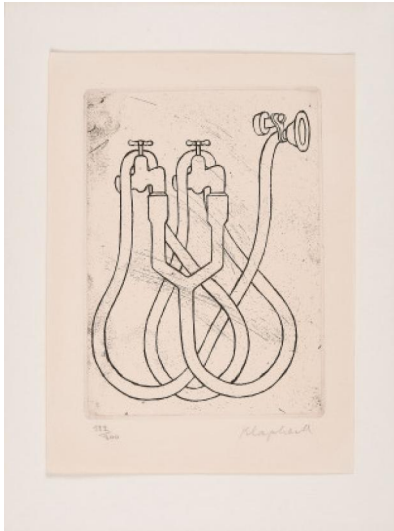

## Lot 78

**Auction** Art of the 20th Century | ONLINE ONLY

**Date** 23.03.2023, ca. 19:17

---

KLAPHECK, KONRAD  
1935 Düsseldorf

Title: Wasserhähne mit Schlauch.

Date: 1974.

Technique: Etching on chamois-coloured laid paper.

Mounting: Mounted on card.

Depiction Size: 15 x 11cm.

Sheet Size: 19 x 14cm.

Notation: Signed and numbered.

Number: 122/300.

Condition:

Versomounted in two splacesat the upper edge (mountings minimally bled through recto) as well as traces of an old mounting at the lower edge. Otherwise very good condition.