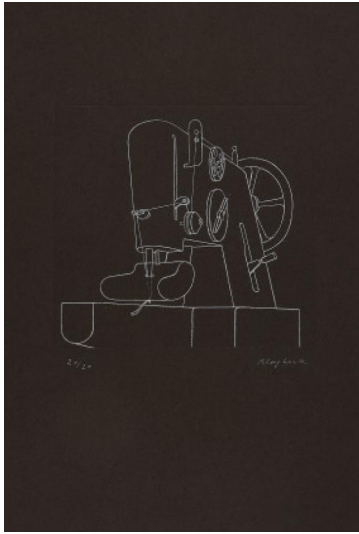

Lot 79

Auction Art of the 20th Century | ONLINE ONLY

Date 23.03.2023, ca. 19:18

KLAPHECK, KONRAD
1935 Düsseldorf

Title: Inquisition.

Date: 1974.

Technique: Colour etching on black laid paper.

Depiction Size: 18 x 19cm.

Sheet Size: 39 x 26,5cm.

Notation: Signed and numbered.

Number: 20/20.

Condition:

Two minimal tears at the left edge (each ca. 0,2cm). Minimally bent right corner. Sheet minimally faded. Verso remains of an old mounting. Otherwise very good condition.