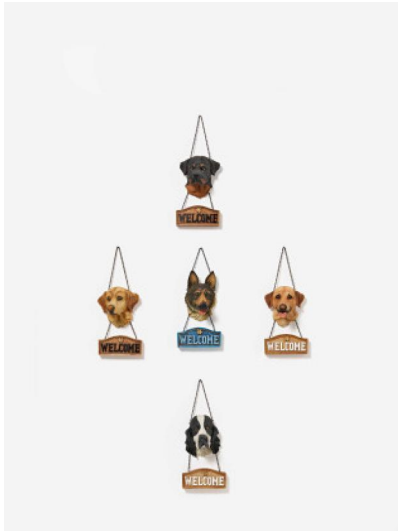

Lot 108

Auction Three-dimensional | ONLINE ONLY

Date 26.05.2023, ca. 17:00

BIJL, GUILLAUME
1946 Antwerp

Title: Composition Trouvéé.

Subtitle: Wall installation of five welcome signs.

Date: 2010.

Technique: Each: Resin casting and metal chains.

Measurement: Ca. 30 x 15 x 6cm; Installation dimensions: Ca. 95 x 65cm.

Condition:

Occasional minimal stains. Metal chains occasionally minimally corroded. Occasional minimal bumpings on the edges. Otherwise in very good condition.

Enclosed:

Two additional (double) dog heads.

Provenance:

- Collection Prof. Dr. Olbricht, Essen.

Estimate: 1.500 € - 2.000 €
