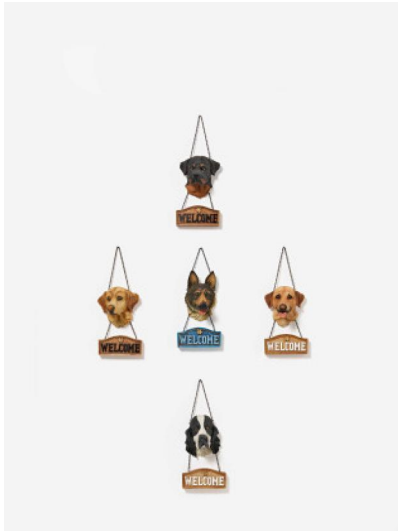

## Lot 108

**Auction** Three-dimensional | ONLINE ONLY

**Date** 26.05.2023, ca. 17:00

---

BIJL, GUILLAUME  
1946 Antwerp

Title: Composition Trouvéé.

Subtitle: Wall installation of five welcome signs.

Date: 2010.

Technique: Each: Resin casting and metal chains.

Measurement: Ca. 30 x 15 x 6cm; Installation dimensions: Ca. 95 x 65cm.

Condition:

Occasional minimal stains. Metal chains occasionally minimally corroded. Occasional minimal bumpings on the edges. Otherwise in very good condition.

Enclosed:

Two additional (double) dog heads.

Provenance:

- Collection Prof. Dr. Olbricht, Essen.

Estimate: 1.500 € - 2.000 €

---