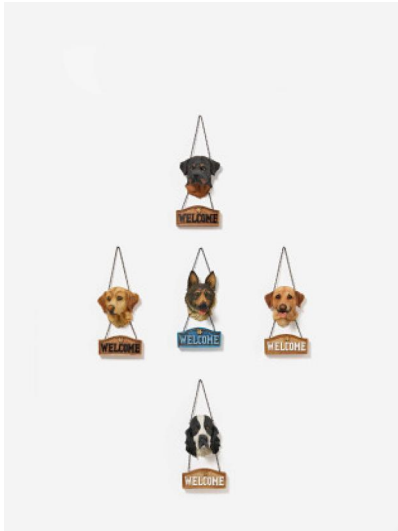

Search 108

Auction Three-dimensional | ONLINE ONLY

Date 26.05.2023, ca. 17:00

BIJL, GUILLAUME
1946 Antwerp

Title: Composition Trouvéé.

Subtitle: Wall installation of five welcome signs.

Date: 2010.

Technique: Each: Resin casting and metal chains.

Measurement: Ca. 30 x 15 x 6cm; Installation dimensions: Ca. 95 x 65cm.

Condition:

Occasional minimal stains. Metal chains occasionally minimally corroded. Occasional minimal bumpings on the edges. Otherwise in very good condition.

Enclosed:

Two additional (double) dog heads.

Provenance:

- Collection Prof. Dr. Olbricht, Essen.

Estimate: 1.500 € - 2.000 €
