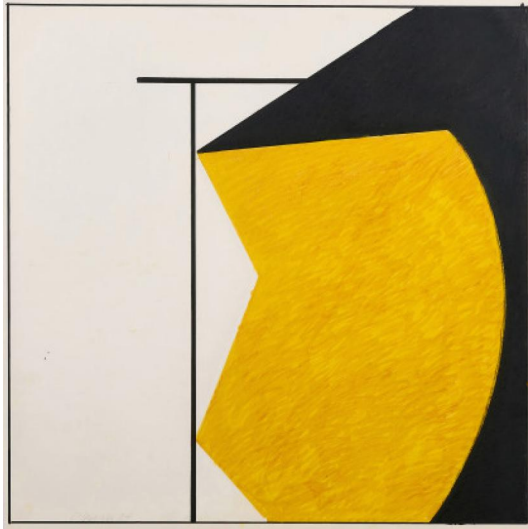

Search 8

Auction Towards Abstraction | ONLINE ONLY

Date 27.04.2023, ca. 18:16

PFAHLER, GEORG KARL
Emetzheim 1926 - 2002

Title: Untitled.

Date: 1984.

Technique: Gouache on thin card.

Measurement: 70 x 69,5cm.

Notation: Signed and dated lower left: Pfahler 84.

Frame/Pedestal: Framed (78 x 78cm).

Condition:

Minimally wavy due to the manufacturing process. Minimal staining in the margins. Mounted on verso. Otherwise very good condition. Not examined out of the frame.