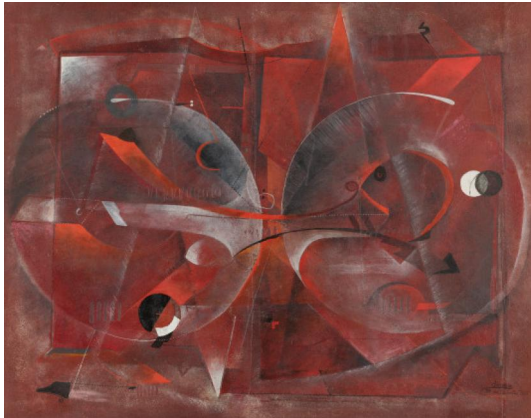

## Lot 29

**Auction** Towards Abstraction | ONLINE ONLY

**Date** 23.06.2023, ca. 17:00

---

DINNES, MANFRED  
1950 - 2012

Title: "Das II. Große Rot".

Date: 198.

Technique: Egg tempera on linen.

Mounting: Mounted on wood.

Measurement: 121,5 x 158cm.

Notation: Signed, dated and titled lower right: dinnes '88 das II. Große Rot.

Frame/Pedestal: Framed (128 x 164cm).

Condition:

Due to the manufacturing process minimally wavy. Minimal dust accumulations. Slight dust accumulations at the lower edge. Occasional nail holes in the margins. Otherwise good condition. Not examined out of the frame.