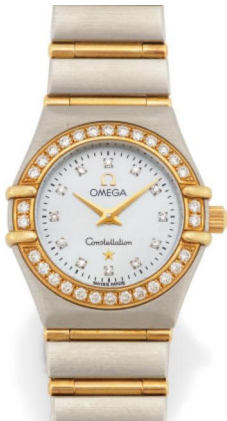

Lot 877

Auction Watches

Date 16.05.2023, ca. 15:52

Preview 11.05.2023 - 10:00:00 bis
14.05.2023 - 18:00:00

OMEGA

Constellation. Origin: Switzerland.

Clockwork: Quartz, Cal. 1456.

Case/Wristband: Steel, yellow gold, bezel set with brilliant-cut diamonds, mother-of-pearl dial, gold-colored hands, brilliant-cut diamonds as indices.

Total Weight: ca. 48,5 g.

Measurement: Ø 22 mm, length 18,5 cm.

Case-No: 56082073.

Reference-No: 8951203.

Description: Last battery change 02/2023.

Estimate: 900 € - 1.200 €; Hammer: 900 €
