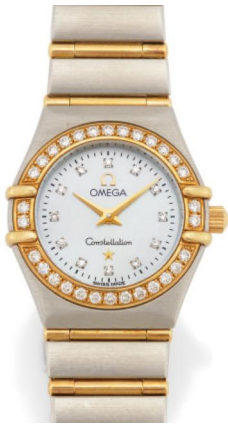

Lot 877

Auction Watches

Date 16.05.2023, ca. 15:52

Preview 11.05.2023 - 10:00:00 bis
14.05.2023 - 18:00:00

OMEGA

Constellation. Origin: Switzerland.

Clockwork: Quartz, Cal. 1456.

Case/Wristband: Steel, yellow gold, bezel set with brilliant-cut diamonds, mother-of-pearl dial, gold-colored hands, brilliant-cut diamonds as indices.

Total Weight: ca. 48,5 g.

Measurement: Ø 22 mm, length 18,5 cm.

Case-No: 56082073.

Reference-No: 8951203.

Description: Last battery change 02/2023.

Estimate: 900 € - 1.200 €; Hammer: 900 €
