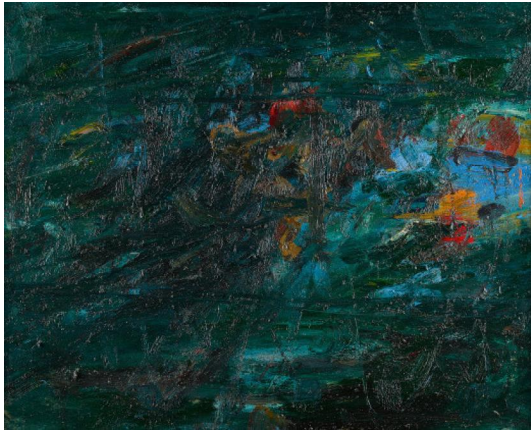

Lot 5

Auction One of a Kind. Drawings & Paintings | **ONLINE ONLY**

Date 22.08.2023, ca. 23:15

SERY, CHRISTIAN
1959

Title: "S.V. NR 39" (Schiffe Versenken Nr. 39).

Date: 1986.

Technique: Oil on canvas.

Measurement: 80 x 100cm.

Notation: Inscribed, titled, signed and dated verso: LF. NR. 62 S.V. NR 39 SERY C 1986.

Frame/Pedestal: Framed (84,5 x 104,5cm).

Condition:

Occasional minimal stainings. Otherwise in very good condition. Not examined out of the frame.