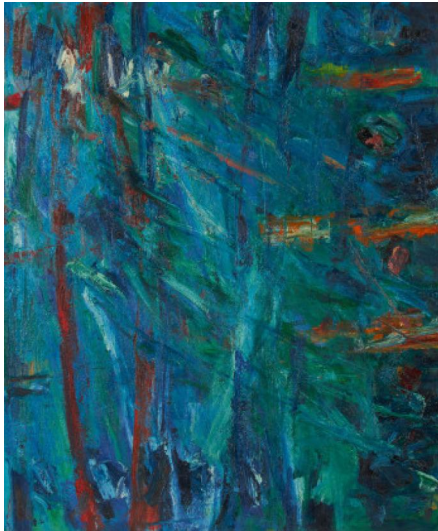

## Lot 6

**Auction** One of a Kind. Drawings & Paintings | **ONLINE ONLY**

**Date** 04.05.2023, ca. 18:06

---

SERY, CHRISTIAN  
1959

Title: Schiffe Versenken Nr. 28.

Date: 1986.

Technique: Oil on canvas.

Measurement: 169 x 142cm.

Notation: Signed, dated, inscribed and titled verso: SERY CHRISTIAN S.C. 1986 / 4 LF. NR. 52 SCHIFFE VERSENKEN NR. 28 IN VERTIKALE MIT TEILUNG.

Frame/Pedestal: Framed (175 x 145cm).