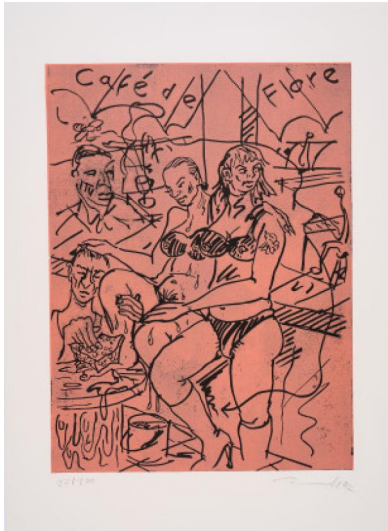

## Lot 33

**Auction** Prints and Multiples | ONLINE ONLY

**Date** 11.05.2023, ca. 18:32

---

IMMENDORFF, JÖRG  
1945 Bleckede/Elbe - 2007 Duesseldorf

Title: Café de Flore.

Date: 1992.

Technique: Colour linocut on Fabriano (watermark).

Depiction Size: 58 x 43,5cm.

Sheet Size: 76 x 56cm.

Notation: Signed, dated and numbered.

Number: 22/200.

Condition:

Crease in the lower right corner. Occasional minimal stainings in the margins. Verso slight bleeding through of printing ink as well as occasional minimal stainings. Otherwise in very good condition.