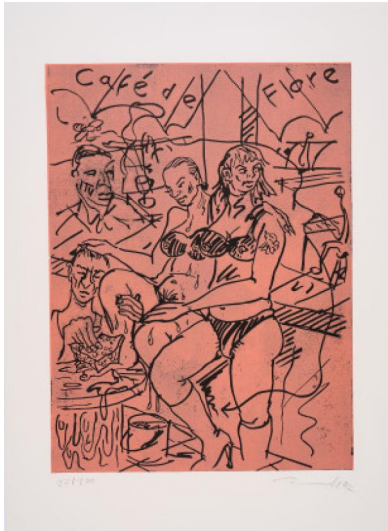

Search 33

Auction Prints and Multiples | ONLINE ONLY

Date 11.05.2023, ca. 18:32

IMMENDORFF, JÖRG
1945 Bleckede/Elbe - 2007 Duesseldorf

Title: Café de Flore.

Date: 1992.

Technique: Colour linocut on Fabriano (watermark).

Depiction Size: 58 x 43,5cm.

Sheet Size: 76 x 56cm.

Notation: Signed, dated and numbered.

Number: 22/200.

Condition:

Crease in the lower right corner. Occasional minimal stainings in the margins. Verso slight bleeding through of printing ink as well as occasional minimal stainings. Otherwise in very good condition.