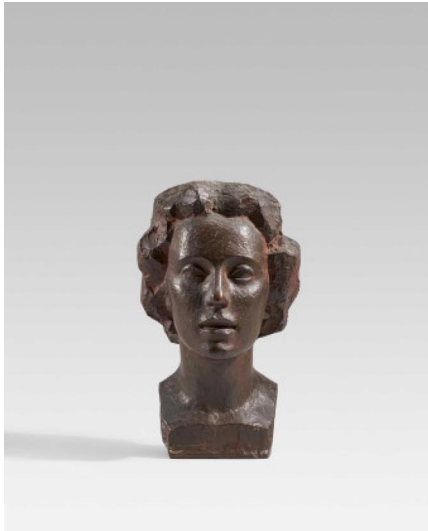

## Lot 100

**Auction** Modern, Post War & Contemporary

**Date** 06.06.2023, ca. 10:30

**Preview** 01.06.2023 - 10:00:00 bis  
04.06.2023 - 16:00:00

---

KOLBE, GEORG  
1877 Waldheim/Saxony - 1947 Berlin

Title: Porträt Benjamine Kolbe.

Date: 1915.

Technique: Bronze, red-brown patinated.

Measurement: 36,5 x 16 x 23cm.

Notation: Monogrammed on the right side edge: GK (in ligature).

Foundry Mark: Foundry mark verso at lower edge: H. NOACK BERLIN.

- One of Kolbe's most beautiful portrait busts of his beloved wife Benjamine
- Family owned since the beginning and offered for the first time on the art market
- The slight stylisation and cubic forms shows the expressionist influences of the time on Kolbe's work