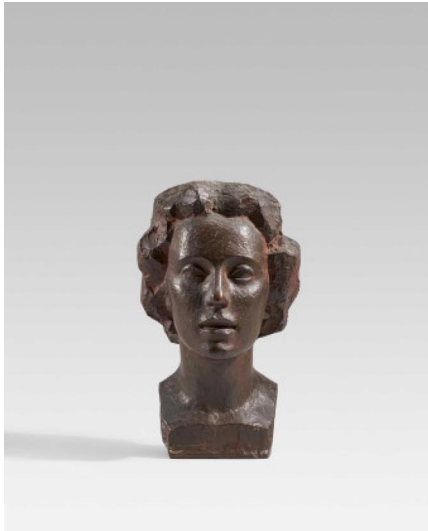

Search 100

Auction Modern, Post War & Contemporary

Date 06.06.2023, ca. 10:30

Preview 01.06.2023 - 10:00:00 bis
04.06.2023 - 16:00:00

KOLBE, GEORG
1877 Waldheim/Saxony - 1947 Berlin

Title: Porträt Benjamine Kolbe.

Date: 1915.

Technique: Bronze, red-brown patinated.

Measurement: 36,5 x 16 x 23cm.

Notation: Monogrammed on the right side edge: GK (in ligature).

Foundry Mark: Foundry mark verso at lower edge: H. NOACK BERLIN.

- One of Kolbe's most beautiful portrait busts of his beloved wife Benjamine
- Family owned since the beginning and offered for the first time on the art market
- The slight stylisation and cubic forms shows the expressionist influences of the time on Kolbe's work