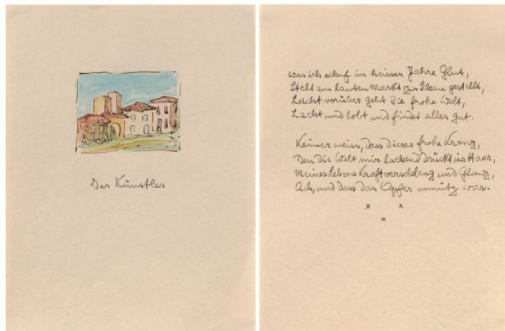

## Search 122

**Auction** Modern, Post War & Contemporary

**Date** 06.06.2023, ca. 10:45

**Preview** 01.06.2023 - 10:00:00 bis  
04.06.2023 - 16:00:00

**HESSE, HERMANN**  
1877 Calw/Württemberg - 1962 Montagnola/Tessin

**Title:** Der Künstler. 2 parts.

**Date:** 1960.

**Technique:** Watercolour ink drawing and handwritten poem on paper.

**Measurement:** Each: 22,5 x 17cm.

**Frame/Pedestal:** Each framed.

**Provenance:**

- Galerie Ludorff, Düsseldorf (label)
- Private collection North Rhine-Westphalia.