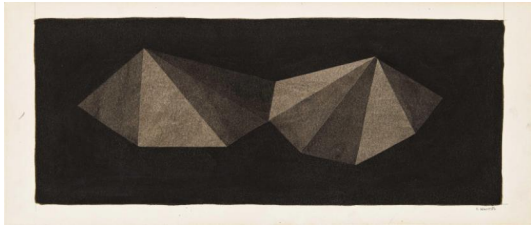

## Lot 431

**Auction** Modern, Post War & Contemporary

**Date** 06.06.2023, ca. 15:34

**Preview** 01.06.2023 - 10:00:00 bis  
04.06.2023 - 16:00:00

---

LEWITT, SOL  
1928 Hartford/Connecticut - 2007 New York

Title: Asymmetrical Pyramids.

Date: 1986.

Technique: Watercolour and pencil on vellum.

Measurement: 24 x 56cm.

Notation: Signed and dated lower right: S. LEWITT 86.

Frame/Pedestal: Framed. Not examined out of the frame.