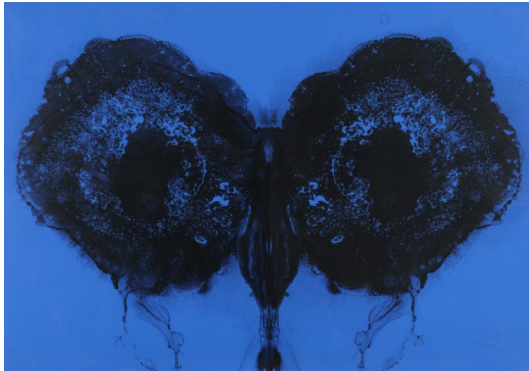

## Lot 16

**Auction** Art after 45 | ONLINE ONLY

**Date** 25.05.2023, ca. 18:15

---

PIENE, OTTO  
1928 Laasphe/Westphalia - 2014 Berlin

Title: Butterfly Blue.  
Date: 1971/72.  
Technique: Colour silkscreen on vellum.  
Depiction Size: 87 x 126cm.  
Notation: . Signed, dated and numbered.  
Publisher: Edition Rottloff, Karlsruhe (publisher).  
Number: 9/20.  
Frame: Framed.

Condition:  
Occasional minor glass and wooden splinters along the lower edge. White accretion along the right sheet edge lower. Rubbing in the lower left and right corners. Rubbings in lines on the upper right margin. Circular paper damage in the upper left corner. Not examine out of the frame.