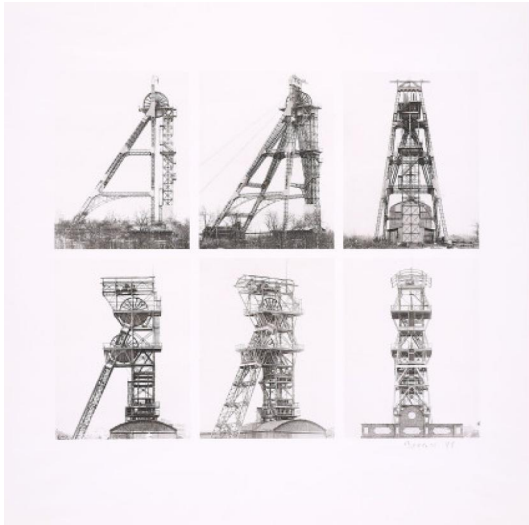

## Search 108

**Auction** Art after 45 | ONLINE ONLY

**Date** 25.05.2023, ca. 19:50

---

BECHER, BERND AND HILLA  
1931 Siegen - 2007 Rostock / 1934 Potsdam - 2015 Düsseldorf

Title: Förderturm.

Date: 1971.

Technique: Offset lithograph on thin card.

Depiction Size: 34,5 x 40cm.

Sheet Size: 49,5 x 50cm.

Notation: Signed and dated.

Publisher: Griffelkunst-Vereinigung Hamburg e.V. (publisher).

Condition:

Sheet wavy. Minimally discoloured. Otherwise in good condition.