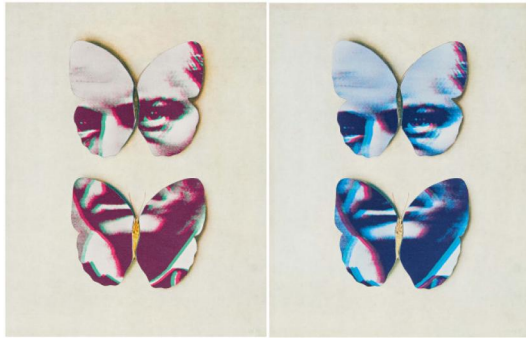

## Search 23

**Auction** Discoveries | **ONLINE ONLY**

**Date** 01.08.2023, ca. 13:00

---

Jiri Kolár  
1914 Pöchlarn - 2002 Prague

Hommage à Baudelaire. 1972. Mixed lot of two collages on card. Each: 27 x 21cm. Each monogrammed and dated  
lower right: JK 72. Each: framed.