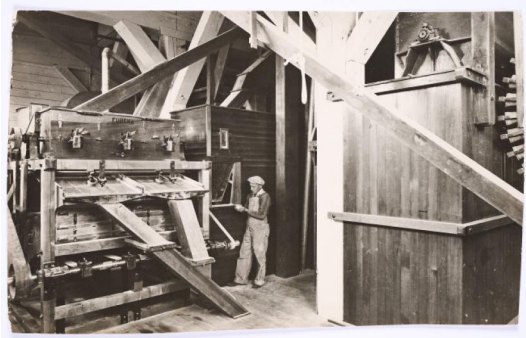

Lot 6

Auction Photography | ONLINE ONLY

Date 29.09.2023, ca. 09:00

HINE, LEWIS WICKES
1874 Oshkosh/Wisconsin - 1940 Hastings-on-Hudson/N.Y.

Title: Wash Coop. egg & Poultry assoct.

Date: 1930.

Technique: Gelatin silver print.

Depiction Size: 16 x 25,5cm.

Notation: . Titled verso. Additionally equipped with date stamp.

Condition:

Slight bumpings at the left and right edge with minimal loss of material. On the left small loss of paper (each ca. 0,1 x 0,7cm). Minimal scratches. Slight traces of handling. Verso remains of an old mounting as well as slight stainings. Otherwise good condition.