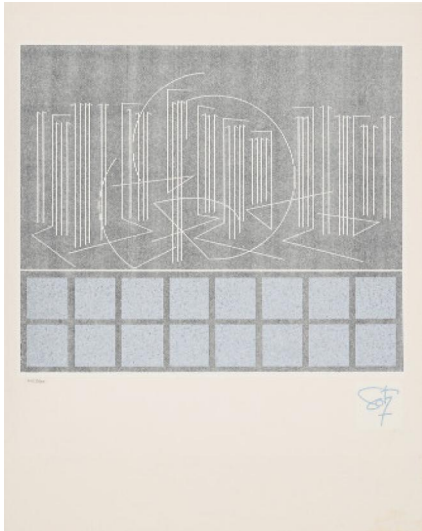

Search 66

Auction From a Magnificent Private Collection - 150 Works | ONLINE ONLY

Date 07.09.2023, ca. 19:05

SOTO, JESÚS RAFAEL
1923 Ciudad Bolívar/Venezuela - 2005 Paris

Title: Écriture.

Date: 1979.

Technique: Silkscreen on card.

Depiction Size: 16,5 x 19,5cm.

Sheet Size: 26,5 x 21cm.

Notation: Signed and numbered.

Publisher: Denise René Editeur, Paris (publisher).

Number: 71/500.

The work is part of a Christmas folding card of the gallery Denise René from 1996.

Condition:

Sheet slightly discoloured. Verso remains of an old mounting. Otherwise the work is in a very good condition.

Estimate: 100 € - 200 €; Hammer: 100 €