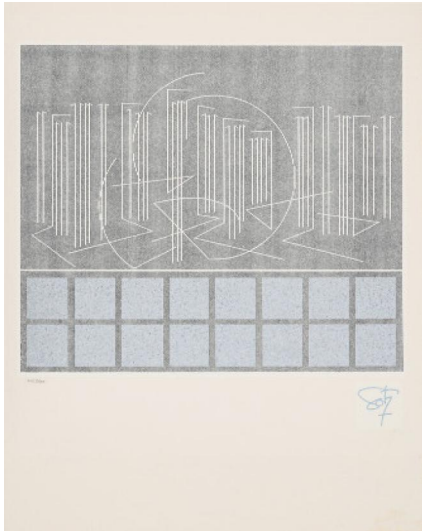

Lot 66

Auction From a Magnificent Private Collection - 150 Works | ONLINE ONLY

Date 07.09.2023, ca. 19:05

SOTO, JESÚS RAFAEL
1923 Ciudad Bolívar/Venezuela - 2005 Paris

Title: Écriture.

Date: 1979.

Technique: Silkscreen on card.

Depiction Size: 16,5 x 19,5cm.

Sheet Size: 26,5 x 21cm.

Notation: Signed and numbered.

Publisher: Denise René Editeur, Paris (publisher).

Number: 71/500.

The work is part of a Christmas folding card of the gallery Denise René from 1996.

Condition:

Sheet slightly discoloured. Verso remains of an old mounting. Otherwise the work is in a very good condition.

Estimate: 100 € - 200 €; Hammer: 100 €