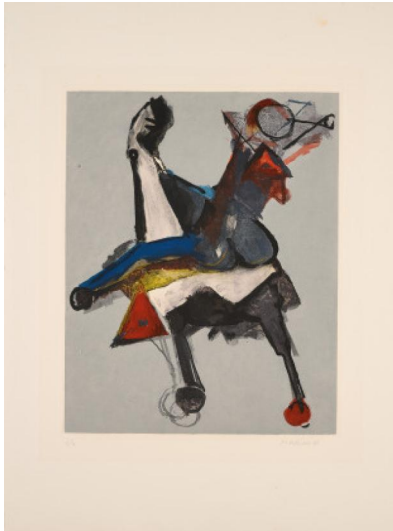

Lot 22

Auction Modern Art | ONLINE ONLY

Date 14.09.2023, ca. 18:24

MARINI, MARINO
1901 Pistoia - 1981 Viareggio

Title: Marino from Shakespeare I, II.
Date: 1977.
Technique: Colour etching on Arches (watermark).
Depiction Size: 38,5 x 39,5cm.
Sheet Size: 76 x 56cm.
Notation: Signed and inscribed.
Number: P./A.

Condition:
Minimally discoloured. Minor foxing. Minimally bumped at the edges. Minimal traces of handling. One minimal stripe shaped rubbing. Verso traces of an old mounting. Minimal bleeding through of the printing ink. Minimal occasional discolorations. Otherwise good condition.