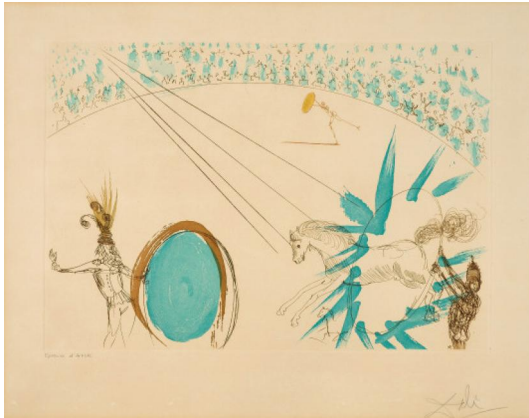

Search 99

Auction Modern Art | ONLINE ONLY

Date 14.09.2023, ca. 19:50

DALÍ, SALVADOR
Figueras/Spain 1904 - 1989

Title: Manège (From: Le Cirque).
Date: 1965.
Technique: Colour etching on Arches (watermark).
Depiction Size: 36,5 x 52,5cm.
Sheet Size: 52,5 x 67cm.
Notation: Inscribed and numbered.
Publisher: Jean Schneider, Basel / Berggruen, Paris (publisher).
Number: Epreuve d'Artiste.

Condition:

Due to the manufacturing process minimally wavy. Distinctly and unevenly discoloured. Verso distinctly and unevenly discoloured as well as traces of an old mounting.

Outside the edition of 175 copies.

Literature:

- Field, Albert: The official catalogue of the graphic works of Salvador Dalí, authorized by Dalí, New York 1996, cat. rais. no. 65-5 C, here with the sheet measurements 55 x 69cm.

Estimate: 300 € - 500 €; Hammer: 550 €