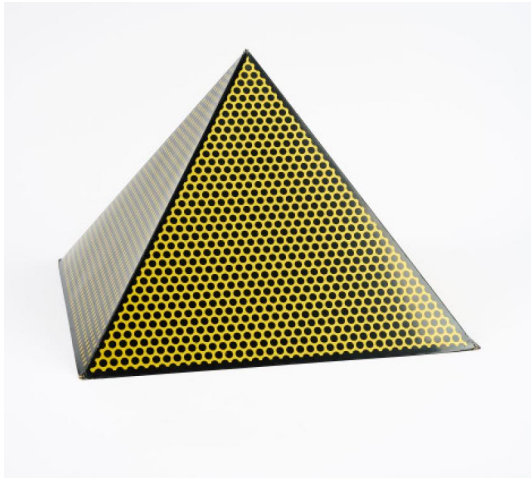

Search 63

Auction Prints & Multiples | ONLINE ONLY

Date 21.09.2023, ca. 19:02

Lichtenstein, Roy
NEW YORK 1923 - 1997

Title: Pyramid.

Date: 1968.

Technique: Colour silkscreen on card, folded into a pyramid.

Measurement: Pyramid: 38 x 50,5 x 50,5cm.

Notation: Signed and numbered on the inside.

Number: 6/300.

Frame/Pedestal: Plexiglass bonnet (45 x 64,5cm).

Condition:

Bumpings to all corners with minimal to slight creases and minimal to slight paper loss. Occasional minimal rubbing. Minimal accumulation of dust. Minimal creases on the edges. Inside slight traces of moisture on the standing surfaces as well as traces of glue due to the manufacturing process. Otherwise in good condition.

According to the artist, the prints were accidentally stacked on top of each other while the ink was still wet so that only about 50-100 copies of the edition of 300 could actually be issued (see WVZ Corlett, p. 94).