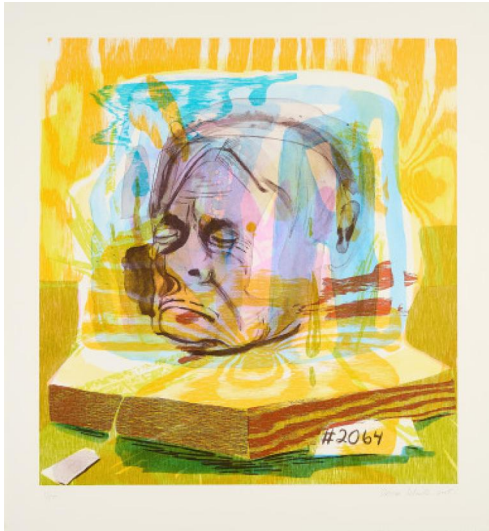

Lot 207

Auction Parkett - The Complete Editions

Date 31.10.2023, ca. 16:34

Preview 27.10.2023 - 10:00:00 bis
29.10.2023 - 16:00:00

SCHUTZ, DANA
1976 Livonia/Michigan

Title: Untitled (Head of Timothy Leary) (for Parkett 75).

Date: 2005.

Technique: Colour woodcut with colour lithograph on laid paper.

Depiction Size: 61 x 57cm.

Sheet Size: 72,5 x 67cm.

Notation: Signed, dated and numbered.

Publisher: Parkett-Verlag, Zurich (publisher).

Number: 1/55.

Frame: Framed.

Condition:

Minimal rubbing of the surface in the lower left corner. Verso mounted. Otherwise very good condition.

With Parkett magazine.

"The artist's absurd, dreamy images stir deeply hidden anxieties: dogs lose their heads, teeth mutate into wooden stakes, gravity becomes an obsession. Everything is in the grips of being transformed or dissolved; things emerge only to fall apart again. The world is out of joint. The bizarre figures all seem somehow related; they are disturbing and of a grotesque exaggeration and ironic twist that radiates an unfathomable lightness."