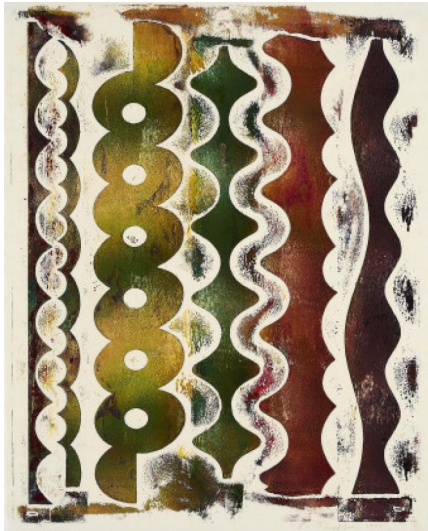

Lot 224

Auction Parkett - The Complete Editions

Date 31.10.2023, ca. 16:47

Preview 27.10.2023 - 10:00:00 bis
29.10.2023 - 16:00:00

TAAFFE, PHILIP
1955 Elizabeth/New Jersey

Title: Lineament Monotypes (for Parkett 26).
Date: 1990.
Technique: Monotype on Japan. With portfolio.
Depiction Size: 49,5 x 40cm.
Notation: Signed and dated.
Publisher: Parkett-Verlag, Zurich (publisher).
Frame: Framed.

Condition:
Verso mounted. Otherwise the work is in very good condition.

Outside the edition of 55 numbered copies.

With Parkett magazine.

"Taaffe's paintings are suffused with abandoned architecture, perambulations left open, fraught with possibilities - not closed, limited, bounded, imprisoned, like the grid. Tying ribbons around the bars of Western abstraction, he undermines stability with pinwheels, rotation, movement, access."
Jeff Perrone, Parkett no. 26, 1990.