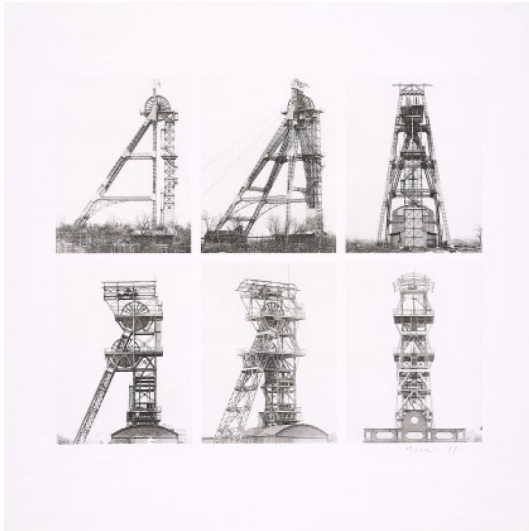

Search 17

Auction (Hi)storytelling | ONLINE ONLY

Date 05.10.2023, ca. 18:19

BECHER, BERND AND HILLA
1931 Siegen - 2007 Rostock / 1934 Potsdam - 2015 Düsseldorf

Title: Förderturm.

Date: 1971.

Technique: Offset lithograph on thin card.

Depiction Size: 34,5 x 40cm.

Sheet Size: 49,5 x 50cm.

Notation: Signed and dated.

Publisher: Griffelkunst-Vereinigung Hamburg e.V. (publisher).

Condition:

Slight crease in the lower left corner. Sheet slightly wavy. Minimally discoloured. Otherwise in good condition.