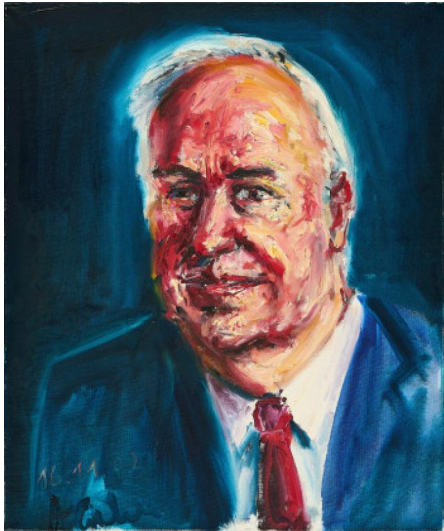

Lot 28

Auction (Hi)storytelling | ONLINE ONLY

Date 05.10.2023, ca. 18:27

GEHSE, ALBRECHT
1955 Borsdorf

Title: Entwurf für das Kanzlerporträt Helmut Kohl.
Date: 2002.
Technique: Oil on canvas.
Measurement: 60 x 50cm.
Notation: Dated and signed lower left: 16.11.02 A Gehse.

Condition:
Minimal rubbing to the edges. Otherwise in very good condition.

The artist also painted the official portrait of Helmut Kohl as chancellor.

Estimate: 600 € - 800 €; Hammer: 650 €