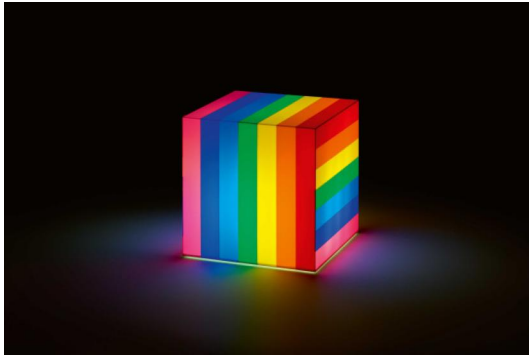

Search 16

Auction Thinking in 3-Dimensions | ONLINE ONLY

Date 19.10.2023, ca. 18:15

PIENE, OTTO
1928 Laasphe/Westphalia - 2014 Berlin

Title: Leuchtkubus.

Date: 1975.

Technique: Multi-coloured plexiglass, illuminated.

Measurement: 49 x 49 x 49cm.

Notation: Edition annotation on the side with artist's signet and numbering: Piene (circled) Fischer 107/999.

Number: 107/999.

Condition:

A few single minimal superficial rubbings on the top (only visible in grazing light). Otherwise, the work is in very good condition. It is functional.