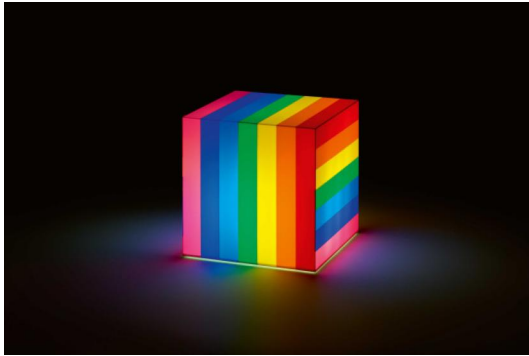

## Lot 16

**Auction** Thinking in 3-Dimensions | ONLINE ONLY

**Date** 19.10.2023, ca. 18:15

---

PIENE, OTTO  
1928 Laasphe/Westphalia - 2014 Berlin

Title: Leuchtkubus.

Date: 1975.

Technique: Multi-coloured plexiglass, illuminated.

Measurement: 49 x 49 x 49cm.

Notation: Edition annotation on the side with artist's signet and numbering: Piene (circled) Fischer 107/999.

Number: 107/999.

Condition:

A few single minimal superficial rubbings on the top (only visible in grazing light). Otherwise, the work is in very good condition. It is functional.