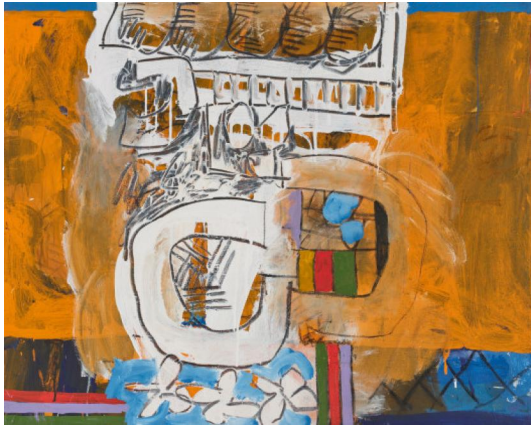

Search 21

Auction **Spotlight: Contemporary | ONLINE ONLY**

Date 15.12.2023, ca. 15:00

STEFANELLI, JOE
1921 Philadelphia

Title: "Color Enigma".

Date: 2000.

Technique: Acrylic on canvas.

Measurement: 102 x 127cm.

COLOR ENIGMA Stefanelli 2000.

Frame/Pedestal: Framed (115 x 140,5cm).

Condition:

Minimally stained painting surface. Particle of packaging adhering to one spot. Verso mounted. Otherwise very good condition. Not examined the frame.