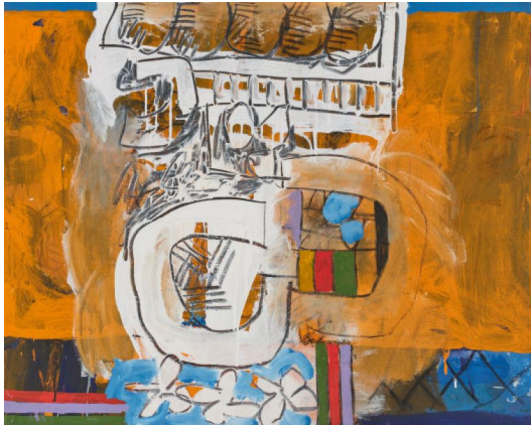

## Lot 21

**Auction** Spotlight: Contemporary | ONLINE ONLY

**Date** 15.12.2023, ca. 15:00

---

STEFANELLI, JOE  
1921 Philadelphia

Title: "Color Enigma".

Date: 2000.

Technique: Acrylic on canvas.

Measurement: 102 x 127cm.

COLOR ENIGMA Stefanelli 2000.

Frame/Pedestal: Framed (115 x 140,5cm).

**Condition:**

Minimally stained painting surface. Particle of packaging adhering to one spot. Verso mounted. Otherwise very good condition. Not examined the frame.