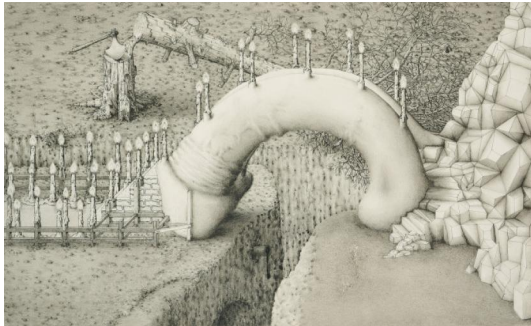

Lot 97

Auction Spotlight: Contemporary | ONLINE ONLY

Date 26.10.2023, ca. 19:36

NOBLE, PAUL
1963

Title: Bridge to camp.

Date: 2002.

Technique: Graphite on laid card.

Measurement: 46,5 x 76cm.

Notation: Signed and dated lower right: Paul Noble 2002.

Condition:

Pinholes in the margins. Verso remains of an old mounting and traces of work. Otherwise very good condition.

Provenance:

- Maureen Paley Gallery, London (according to consignor)
- Private collection Berlin.