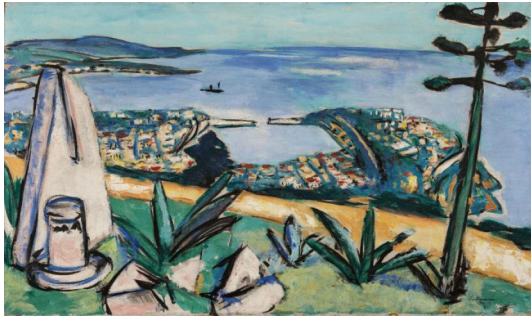

Search 45

Auction Evening Sale, Modern, Post War & Contemporary

Date 29.11.2023, ca. 18:33

Preview 24.11.2023 - 10:00:00 bis
27.11.2023 - 18:00:00

BECKMANN, MAX
1884 Leipzig - 1950 New York

Title: Monte Carlo.

Date: 1936.

Technique: Oil on canvas.

Measurement: 64.5 x 107cm.

Notation: Signed and dated lower right: Beckmann 36.

Frame/Pedestal: Craftman's frame.

The work is listed in the online catalogue raisonné "Max Beckmann - Catalogue Raisonné der Gemälde" under cat. rais. no. 438 (www.beckmann-gemaelde.org).

Provenance:

- Atelier Max Beckmann
- Barbara Kempner, Berlin/USA (directly from the artist, 1936 to around 1996)
- Christie's, London, 9.10.1997, 5859th auction, lot 210
- Private collection Germany

Exhibitions:

- Haus der Kunst, Munich 1968 (label)
- Musée d'Art Moderne, Paris 1968 (label)
- Palais de Beaux-Arts, Brussels 1969

Literature:

- Göpel, Barbara and Erhard/Tiedemann, Anja: Max Beckmann. Catalogue Raisonné of Paintings - www.beckmann-gemaelde.org [last access: 19.09.2023]
- Tiedemann, Anja (ed.): Max Beckmann. Die Gemälde, vol. 1 and 2, Ahlen 2021, cat. rais. no. 438, ill.
- Erhard and Barbara Göpel: Max Beckmann. Catalogue of the paintings, vol. 1 and 2, Bern 1976, cat. rais. no. 438, ill.
- Reifenberg, Benno/Hausenstein, Wilhelm: Max Beckmann, Munich 1949, cat. rais. no. 442 (here titled "Südliche Hafenstadt")
- Piper, Klaus (ed.): After Fifty Years. Almanac, Munich 1954, p.177, ill.