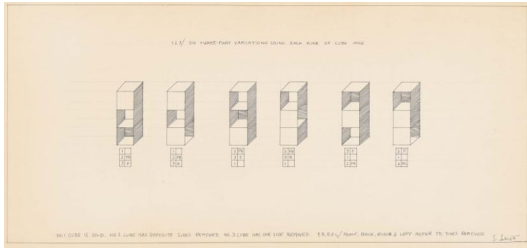

Lot 471

Auction Evening Sale, Modern, Post War & Contemporary

Date 30.11.2023, ca. 16:07

Preview 24.11.2023 - 10:00:00 bis
27.11.2023 - 18:00:00

LEWITT, SOL
1928 Hartford/Connecticut - 2007 New York

Title: "123/ Six Three-Part Variations Using Each Kind of Cube Once".

Date: 1968/1969.

Technique: Pencil and black ink on paper.

Measurement: 30 x 61cm.

Notation: Signed lower right: S. Lewitt.

Frame/Pedestal: Framed.

Enclosed with this work is a publication that is signed by the artist "49 three-part variations using three different kinds of cubes / 1967-68 / Sol Lewitt", Bruno Bischofsberger (ed.), Zurich 1969.