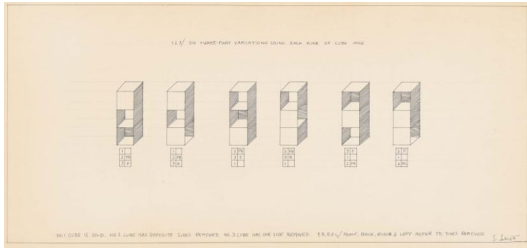

Lot 471

Auction Evening Sale, Modern, Post War & Contemporary

Date 30.11.2023, ca. 16:07

Preview 24.11.2023 - 10:00:00 bis
27.11.2023 - 18:00:00

LEWITT, SOL
1928 Hartford/Connecticut - 2007 New York

Title: "123/ Six Three-Part Variations Using Each Kind of Cube Once".

Date: 1968/1969.

Technique: Pencil and black ink on paper.

Measurement: 30 x 61cm.

Notation: Signed lower right: S. Lewitt.

Frame/Pedestal: Framed.

Enclosed with this work is a publication that is signed by the artist "49 three-part variations using three different kinds of cubes / 1967-68 / Sol Lewitt", Bruno Bischofsberger (ed.), Zurich 1969.

Provenance:

- Galerie Konrad Fischer, Düsseldorf 1970
- Private collection North Rhine-Westphalia.

Estimate: 12.000 € - 18.000 €, Hammer: 10.000 €