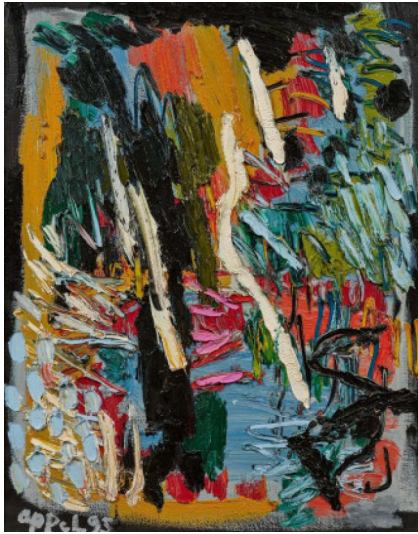

## Search 499

**Auction** Evening Sale, Modern, Post War & Contemporary

**Date** 30.11.2023, ca. 16:26

**Preview** 24.11.2023 - 10:00:00 bis  
27.11.2023 - 18:00:00

---

APPEL, KAREL  
1921 Amsterdam - 2006 Zurich

Title: Along the line of the steepest slope.

Date: 1995.

Technique: Oil on canvas.

Measurement: 100 x 81 cm.

Notation: Signed and dated lower left: appel 95.

Frame/Pedestal: Craftman's frame.

Enclosed with this work is a certificate by the Karel Appel Foundation, Amsterdam, dated 5th May, 2005.

Provenance:

- Galleria Arte 92, Milan (label)
- Dorotheum, Vienna, Sale 138, 27.11.2019, Lot 382
- Private collection South Germany

- Characteristic impasto work in Appel's rough style of painting
- Appealing colour composition in the abstract expressionist pictorial tradition
- Lively sujet with natural scientific background.