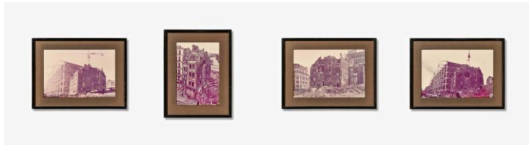

Lot 543

Auction Evening Sale, Modern, Post War & Contemporary

Date 30.11.2023, ca. 16:59

Preview 24.11.2023 - 10:00:00 bis
27.11.2023 - 18:00:00

MATTA-CLARK, GORDON
1943 - 1978 New York

Title: Conical Intersect (also called Etant d'art pour locataire, Quel Con, Quel Can, and Cal Can).

Subtitle: 4-part.

Date: 1975.

Technique: Each C-print.

Depiction Size: a: 31.5 x 47.5cm; b: 39 x 26.5cm; c: 32 x 48cm; d: 33 x 48.5cm.

Frame: Each framed (a: 47 x 62.5cm; b: 54 x 41.5cm; c: 47.5 x 63.5cm; d: 47.5 x 63.5cm).