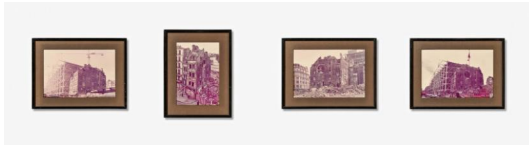

Search 543

Auction Evening Sale, Modern, Post War & Contemporary

Date 30.11.2023, ca. 16:59

Preview 24.11.2023 - 10:00:00 bis
27.11.2023 - 18:00:00

MATTA-CLARK, GORDON
1943 - 1978 New York

Title: Conical Intersect (also called Etant d'art pour locataire, Quel Con, Quel Can, and Cal Can).

Subtitle: 4-part.

Date: 1975.

Technique: Each C-print.

Depiction Size: a: 31.5 x 47.5cm; b: 39 x 26.5cm; c: 32 x 48cm; d: 33 x 48.5cm.

Frame: Each framed (a: 47 x 62.5cm; b: 54 x 41.5cm; c: 47.5 x 63.5cm; d: 47.5 x 63.5cm).