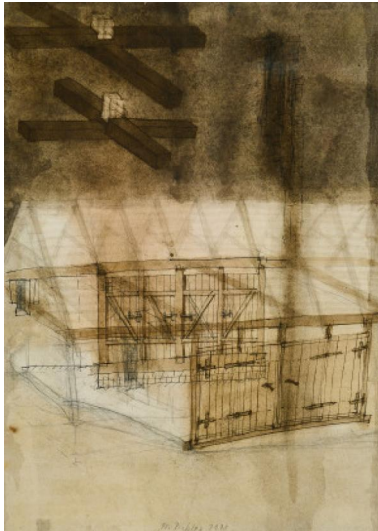

Lot 80

Auction From Albers to Warhol | ONLINE ONLY

Date 16.11.2023, ca. 19:25

PICHLER, WALTER
1936 Deutschnofen/Südtirol, Italien - 2012

Title: Kapelle (Konstruktion der Tore).

Date: 1978.

Technique: Watercolour drawing on vellum.

Measurement: 29,5 x 21cm.

Notation: Signed and dated lower centre: W. Pichler 1978.

Frame/Pedestal: Framed (65 x 50cm).

Condition:

Due to the manufacturing process minimally wavy. Two small bumpings to the upper edge with minimal tears (each 0,1cm). Verso mounted (mountings minimally bled through recto). Otherwise in very good condition. Not examined out of the frame.