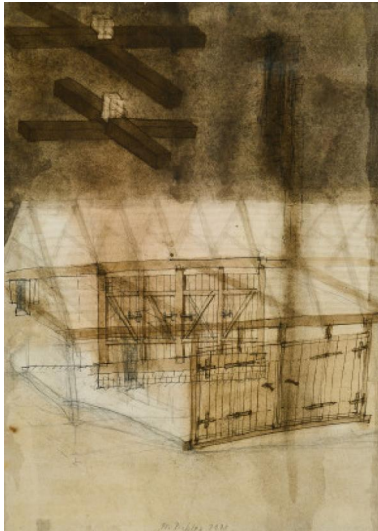

Search 80

Auction From Albers to Warhol | ONLINE ONLY

Date 16.11.2023, ca. 19:25

PICHLER, WALTER
1936 Deutschnofen/Südtirol, Italien - 2012

Title: Kapelle (Konstruktion der Tore).

Date: 1978.

Technique: Watercolour drawing on vellum.

Measurement: 29,5 x 21cm.

Notation: Signed and dated lower centre: W. Pichler 1978.

Frame/Pedestal: Framed (65 x 50cm).

Condition:

Due to the manufacturing process minimally wavy. Two small bumpings to the upper edge with minimal tears (each 0,1cm). Verso mounted (mountings minimally bled through recto). Otherwise in very good condition. Not examined out of the frame.