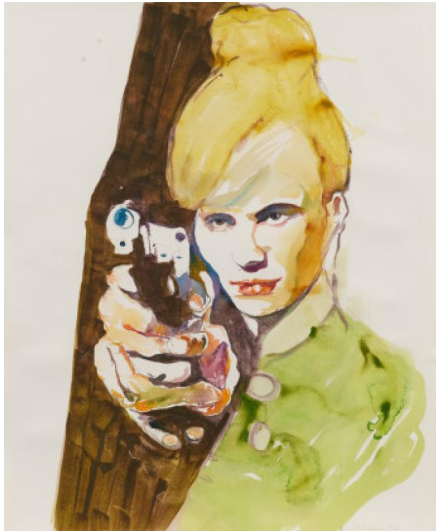

Lot 19

Auction 90 Contemporary Works from a Corporate Collection | ONLINE ONLY

Date 06.12.2023, ca. 15:05

SCHLEIME, CORNELIA
1953 Berlin

Title: See You (685).

Date: 2015.

Technique: Watercolour on laid paper.

Measurement: 112 x 93cm.

Notation: Signed and dated lower right: C.M.P. Schleime 2015.

Frame/Pedestal: Framed (127 x 107cm).

Condition:

Pinholes in the corners. Slightly wavy due to the manufacturing process. Occasional minimal traces of handling. Verso mounted. Otherwise in very good condition. Not examined out of the frame.