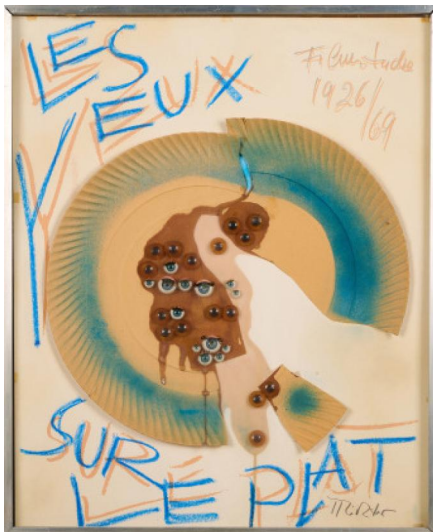

Search 135

Auction Discoveries | **ONLINE ONLY**

Date 07.12.2023, ca. 20:20

RICHTER, HANS
1888 Berlin - 1976 Minusio bei Locarno

Title: Retrospektiver Lebensfahrplan.

Portfolio with 9 objects, all individually framed, one text sheet and the original wooden slipcase. 1918-1969. 3 colour silkscreens on light card, 1 colour silkscreen on foil over light card, 3 collages with various materials and finds, 1 synthetic relief and 1 collage of metal parts. Sheets each: 59 x 48cm, collages and objects ca. 59 x 48 x 3cm. Wooden slipcase: 63 x 51 x 10cm. Frame each 59,5 x 49cm). Signed (except for the sythetic relief and the metal collage).

Publisher: Edition Bahnhof Rolandseck, Remagen (publisher).

Condition:

All works with minimal dust accumulations an stainings inside the frame. Collages and silkscreens stick to the glass of the frame from the inside. One silkscreen shows traces of moisture at the upper and lower edge. Threedimensional works are slightly wavy due to the manufacturing process and there are mountings visibly at the edges. Metal collage shows slight traces of corrosion. Slipcase with slight stainings and minimal rubbings. Text sheet with minor foxing and minimally discoloured. Otherwise good condition each. Not examined out of the frame.