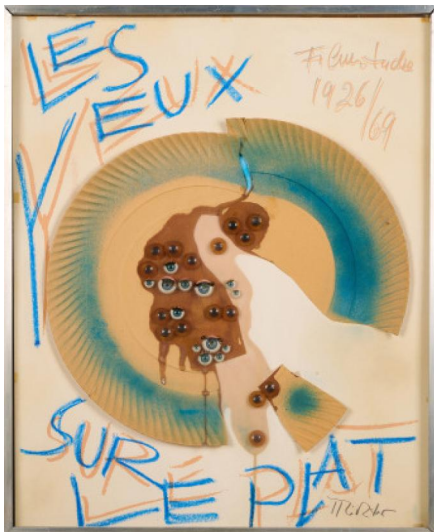

Lot 135

Auction Discoveries | **ONLINE ONLY**

Date 07.12.2023, ca. 20:20

RICHTER, HANS
1888 Berlin - 1976 Minusio bei Locarno

Title: Retrospektiver Lebensfahrplan.

Portfolio with 9 objects, all individually framed, one text sheet and the original wooden slipcase. 1918-1969. 3 colour silkscreens on light card, 1 colour silkscreen on foil over light card, 3 collages with various materials and finds, 1 synthetic relief and 1 collage of metal parts. Sheets each: 59 x 48cm, collages and objects ca. 59 x 48 x 3cm. Wooden slipcase: 63 x 51 x 10cm. Frame each 59,5 x 49cm). Signed (except for the sythetic relief and the metal collage).

Publisher: Edition Bahnhof Rolandseck, Remagen (publisher).

Condition:

All works with minimal dust accumulations an stainings inside the frame. Collages and silkscreens stick to the glass of the frame from the inside. One silkscreen shows traces of moisture at the upper and lower edge. Threedimensional works are slightly wavy due to the manufacturing process and there are mountings visibly at the edges. Metal collage shows slight traces of corrosion. Slipcase with slight stainings and minimal rubbings. Text sheet with minor foxing and minimally discoloured. Otherwise good condition each. Not examined out of the frame.