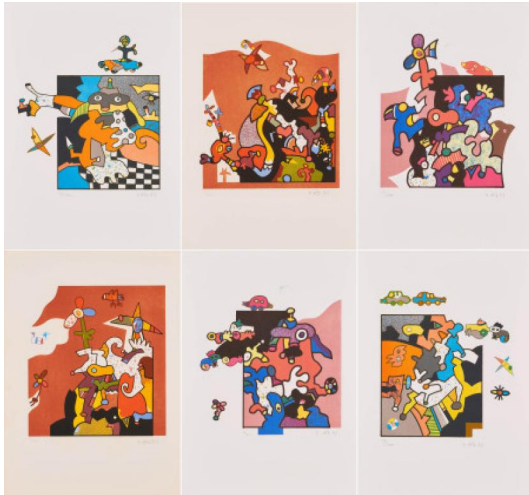

## Lot 150

**Auction** Discoveries | **ONLINE ONLY**

**Date** 07.12.2023, ca. 20:29

---

ALT, OTMAR  
1940 Wernigerode/Harz

Title: Pärchen.

Date: 1981.

Technique: Portfolio with 10 colour lithographs on Laid papier and index page, each individually framed between two glass plates.

Depiction Size: 42 x 29,5cm.

Notation: . Signed, dated and numbered.

Number: 23/100.

Frame: Framed (each: 50,5 x 38,5cm).

Condition:

Occasional minimal fading of the printing ink. Each minimally and irregularly discoloured. Framed between two glass plates. Verso visible mountings and on four sheets minimal bleeding through of the printing ink. Otherwise very good condition. Not examined out of the frame.